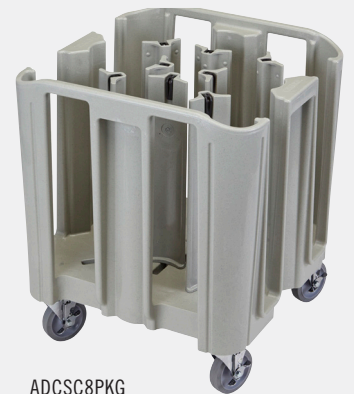

Small Footprint Large Capacity

**Gain 30% More
Floor Space**

ADCSC
For 22,9 - 30,5 cm plates.

ADCSC8PKG
For 14,6 - 22,2 cm plates.

ADCSC12PKG
For 11,7 - 14 cm plates.

- Space saving design holds dishes of various sizes without compromising capacity.
- Lightweight, easy to maneuver and access from all four sides.
- Conveniently adjust and lock CamLever towers from the top.
- Single molded body made of heavy-duty, durable polyethylene won't rust, crack, dent or chip.

CAMBRO
TRUSTED FOR GENERATIONS™

www.cambro.com

Compact Adjustable Dish Caddy S-Series

Maximum Storage in a Small Footprint

The Compact Adjustable Dish Caddy is ideal for small and large venues, offering a smaller footprint without compromising performance or storage capacity.

Conveniently move and secure CamLever Towers from the top.

Smooth surface with rounded corners is easy to keep clean.

Molded-in handles on 4 sides.

Column storage height - 52,1 cm.

Holds 11,7 - 30,5 cm plates/bowls (round only), 45-70 per stack based on dish style.

Four each 12,7 cm zinc plated, casters, all swivel with brake, non-marking highly durable 3,2 cm TPE tread.

Weight bearing up to 227 kg.

Includes protective storage cover with 7,6 x 12,7 cm inventory and/or event identification top pocket.