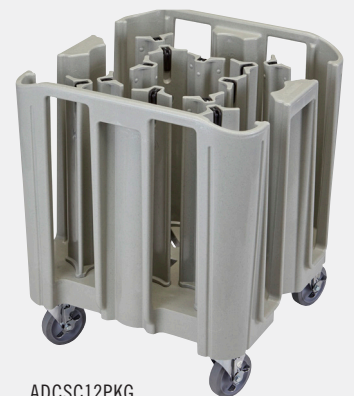

Small Footprint Large Capacity

**Gain 30% More
Floor Space**

ADCSC
For 22,9 - 30,5 cm plates.

ADCSC8PKG
For 14,6 - 22,2 cm plates.

ADCSC12PKG
For 11,7 - 14 cm plates.

- Space saving design holds dishes of various sizes without compromising capacity.
- Lightweight, easy to maneuver and access from all four sides.
- Conveniently adjust and lock CamLever towers from the top.
- Single molded body made of heavy-duty, durable polyethylene won't rust, crack, dent or chip.

CAMBRO
TRUSTED FOR GENERATIONS™

www.cambro.com

Compact Adjustable Dish Caddy S-Series

Maximum Storage in a Small Footprint

The Compact Adjustable Dish Caddy is ideal for small and large venues, offering a smaller footprint without compromising performance or storage capacity.

Conveniently move and secure CamLever Towers from the top.

Smooth surface with rounded corners is easy to keep clean.

Molded-in handles on 4 sides.

Column storage height - 52,1 cm.

Holds 11,7 - 30,5 cm plates/bowls (round only), 45-70 per stack based on dish style.

Four each 12,7 cm zinc plated, casters, all swivel with brake, non-marking highly durable 3,2 cm TPE tread.

Weight bearing up to 227 kg.

Includes protective storage cover with 7,6 x 12,7 cm inventory and/or event identification top pocket.